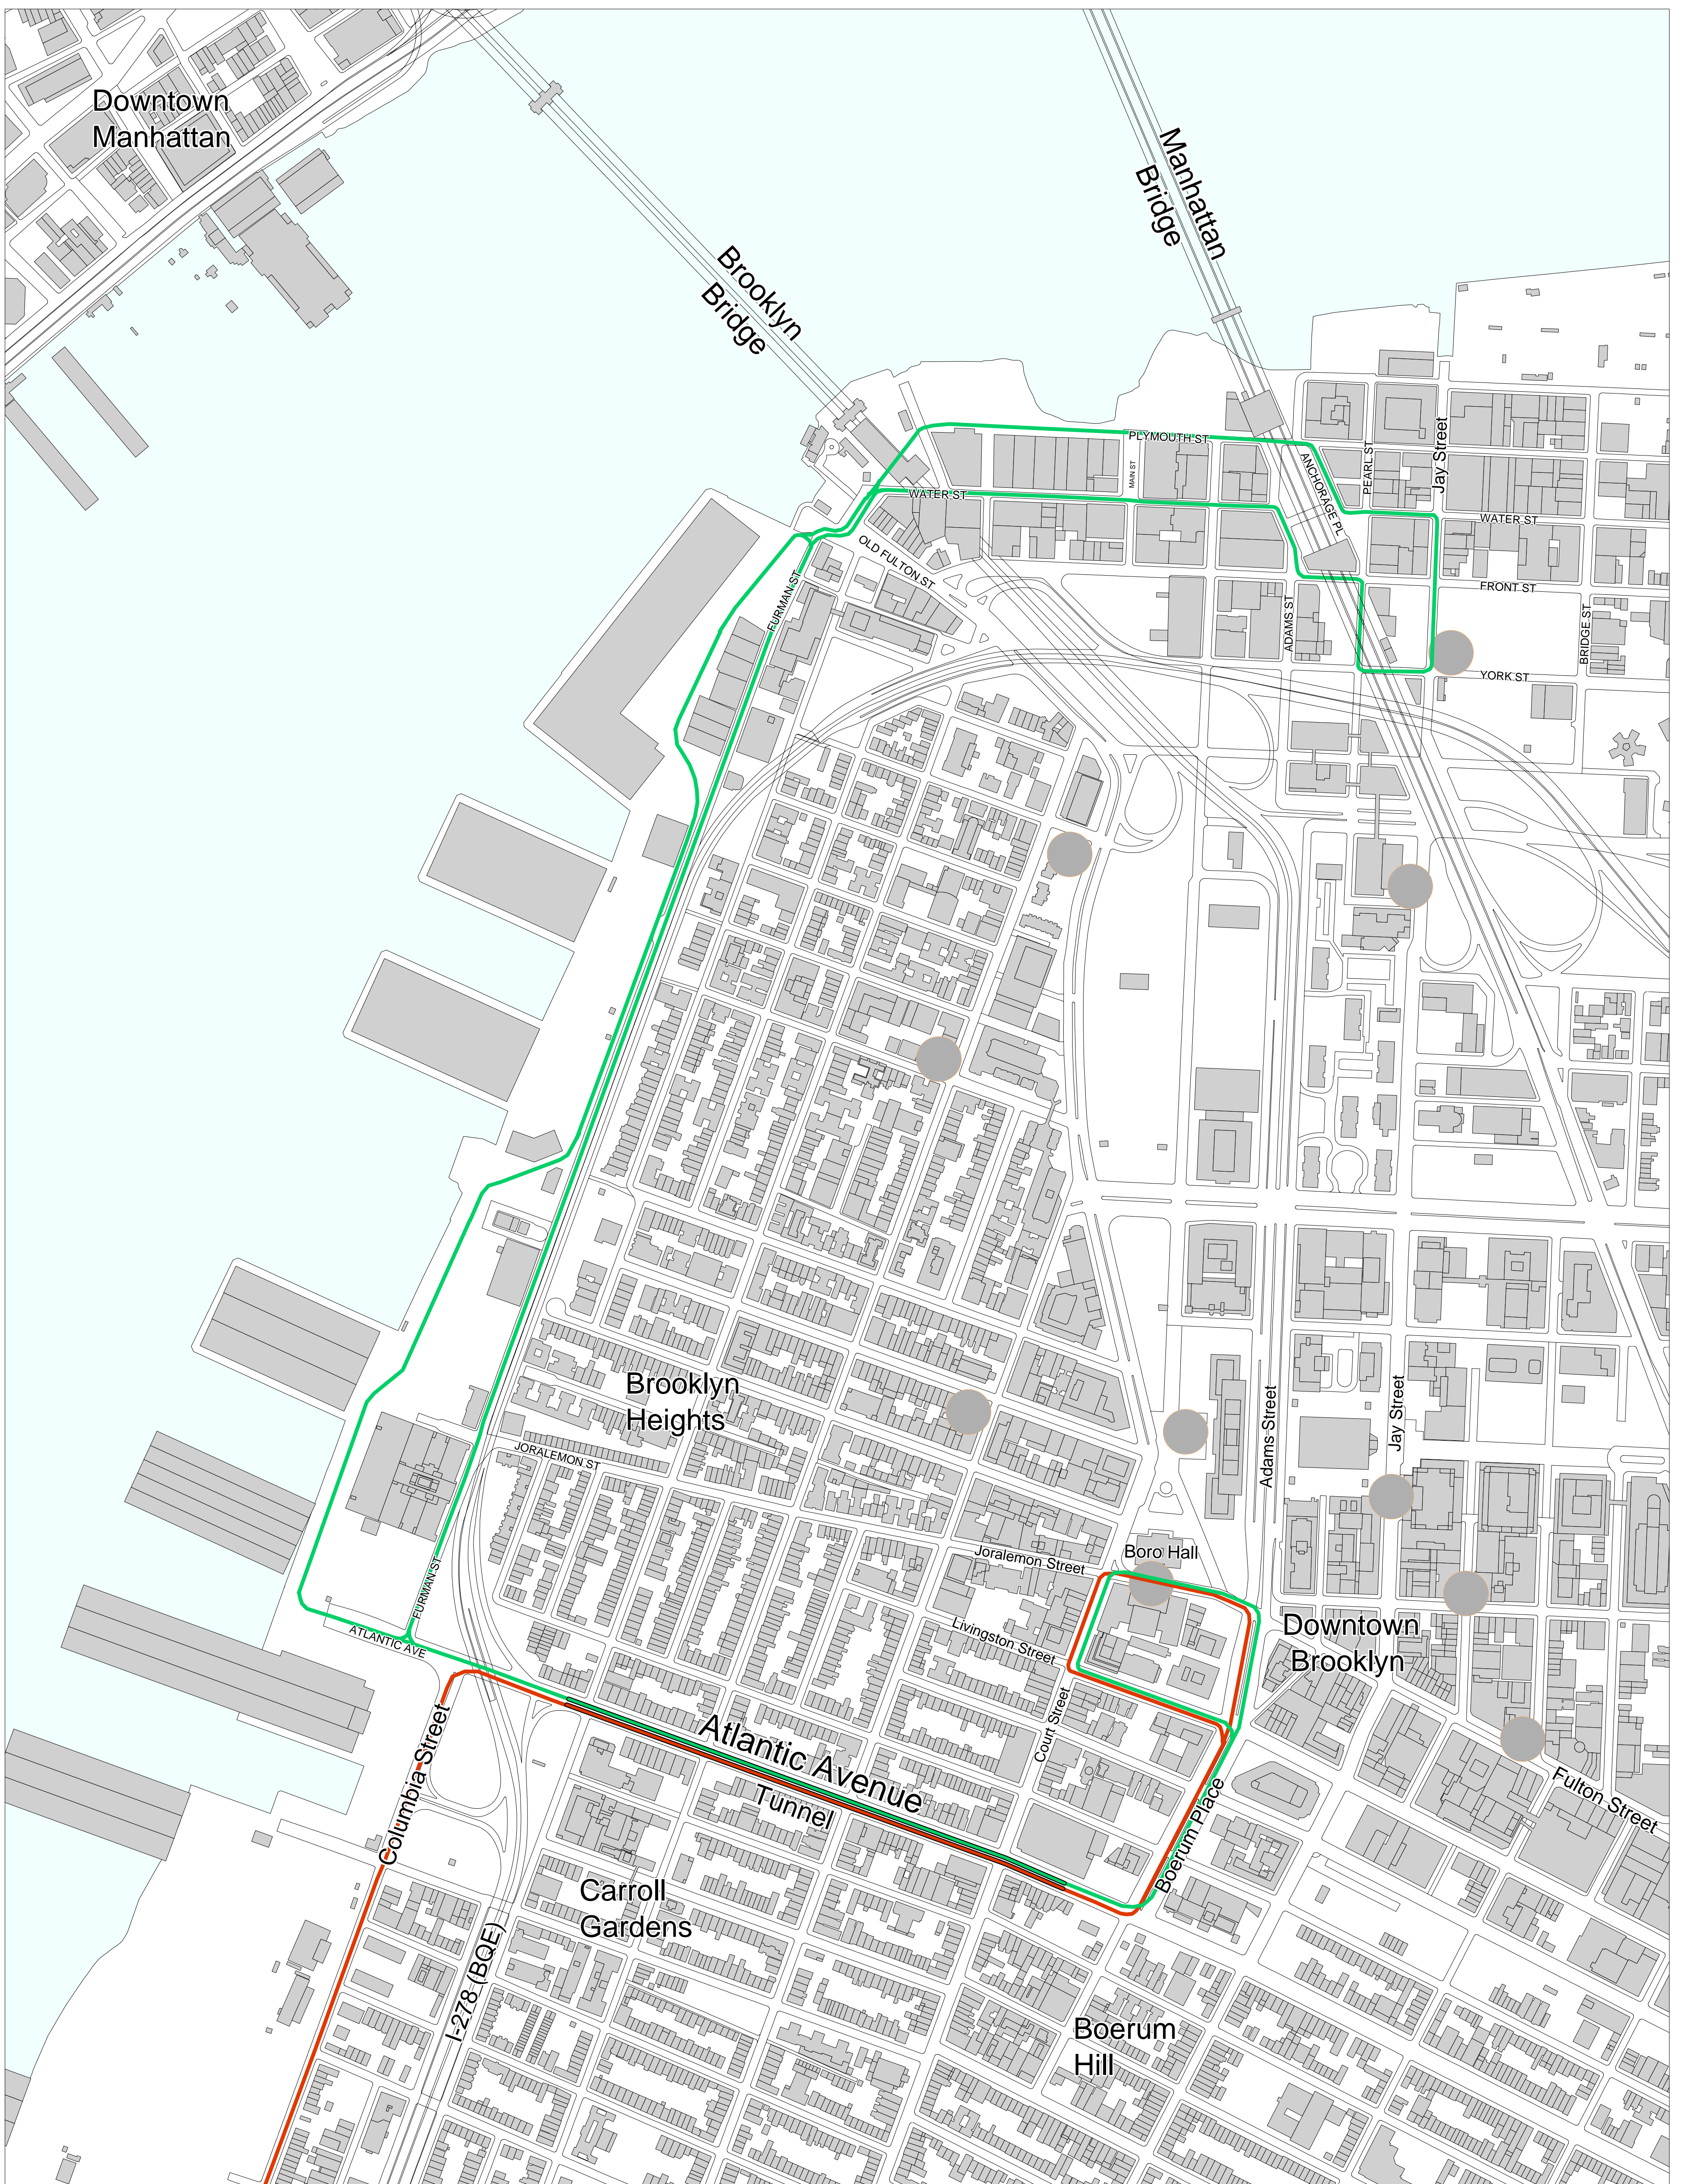

Brooklyn Trolley Project - Brooklyn Bridge Park Line

Proposed Trolley Services to Brooklyn Boro Hall Transit Hub (Via Atlantic Avenue Tunnel)

-  Proposed Brooklyn Bridge Park Line
-  Proposed Red Hook Line Extension
-  MTA - NYCT Subway Station